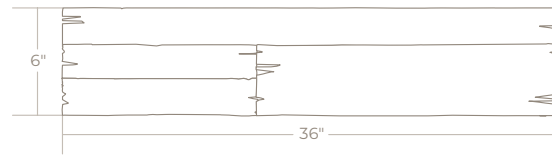

VINTAGE RANCH™ WOOD PLANK

Enjoy the warmth and inviting texture of reclaimed barn wood. This American classic is composed of hand-selected boards culled for their timeless beauty.

MILLED TO HEIGHTS OF 2," 4" & 6" WITH SUBTLE VARIATIONS IN THICKNESSES OF 1" – 1.3125,"
Vintage Ranch has been designed as a panelized system for quick installation.

STRATUSWOOD™