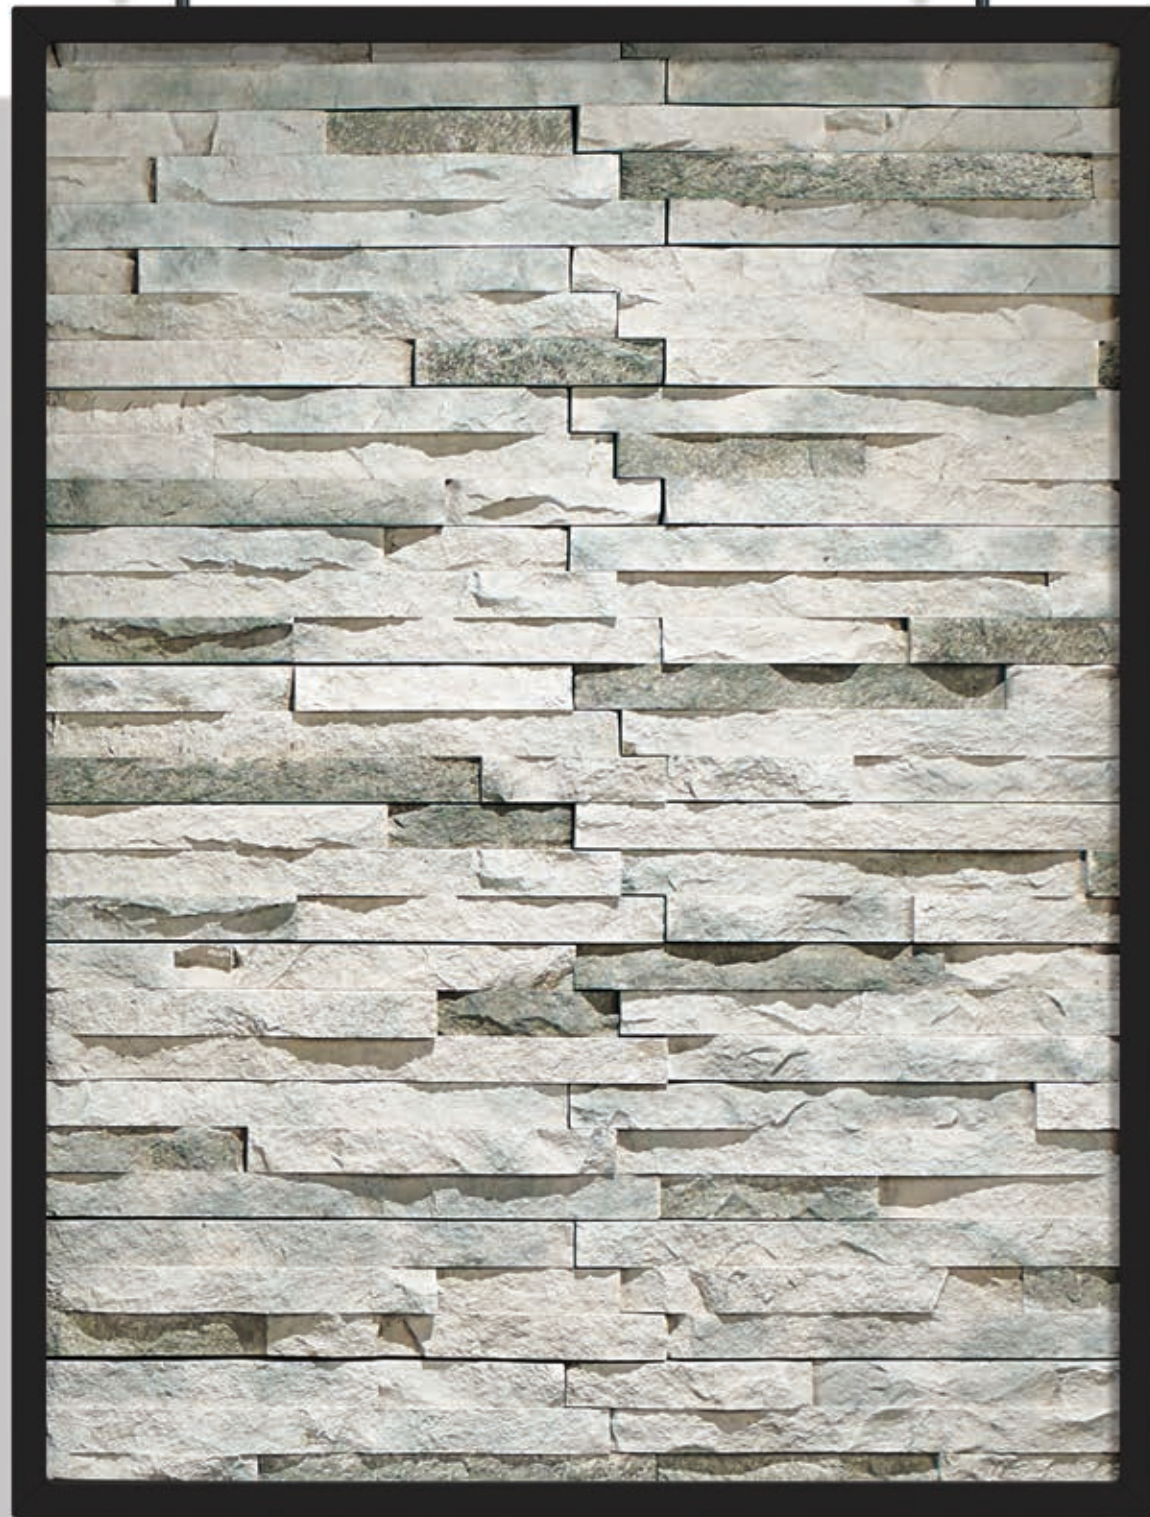

European Ledge™