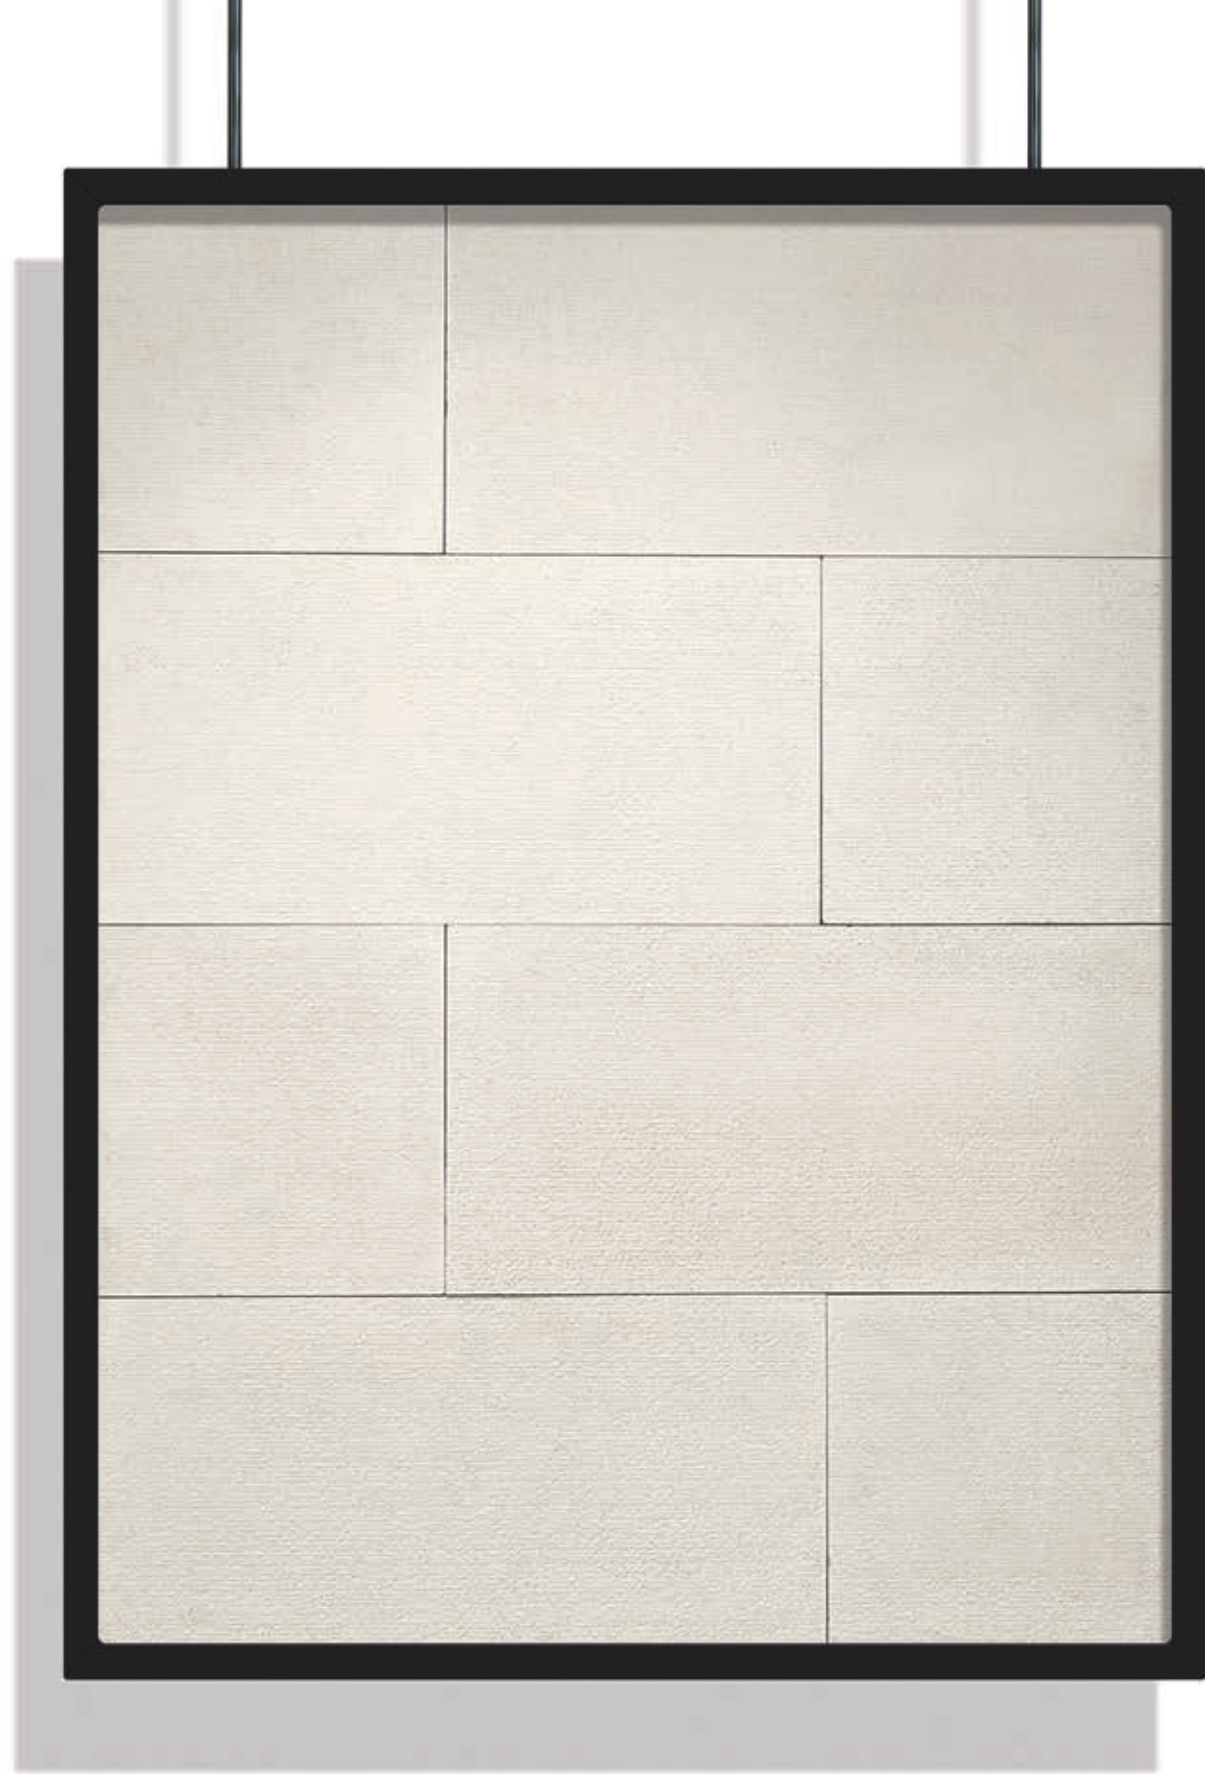

Zen24™

Find balance with this large format stone that harmoniously blends into a space, but adds the light texture reminiscent of gently raked sand in a zen garden.

STONE DIMENSIONS (APPROX.): 12" H x 24" L x 1" D