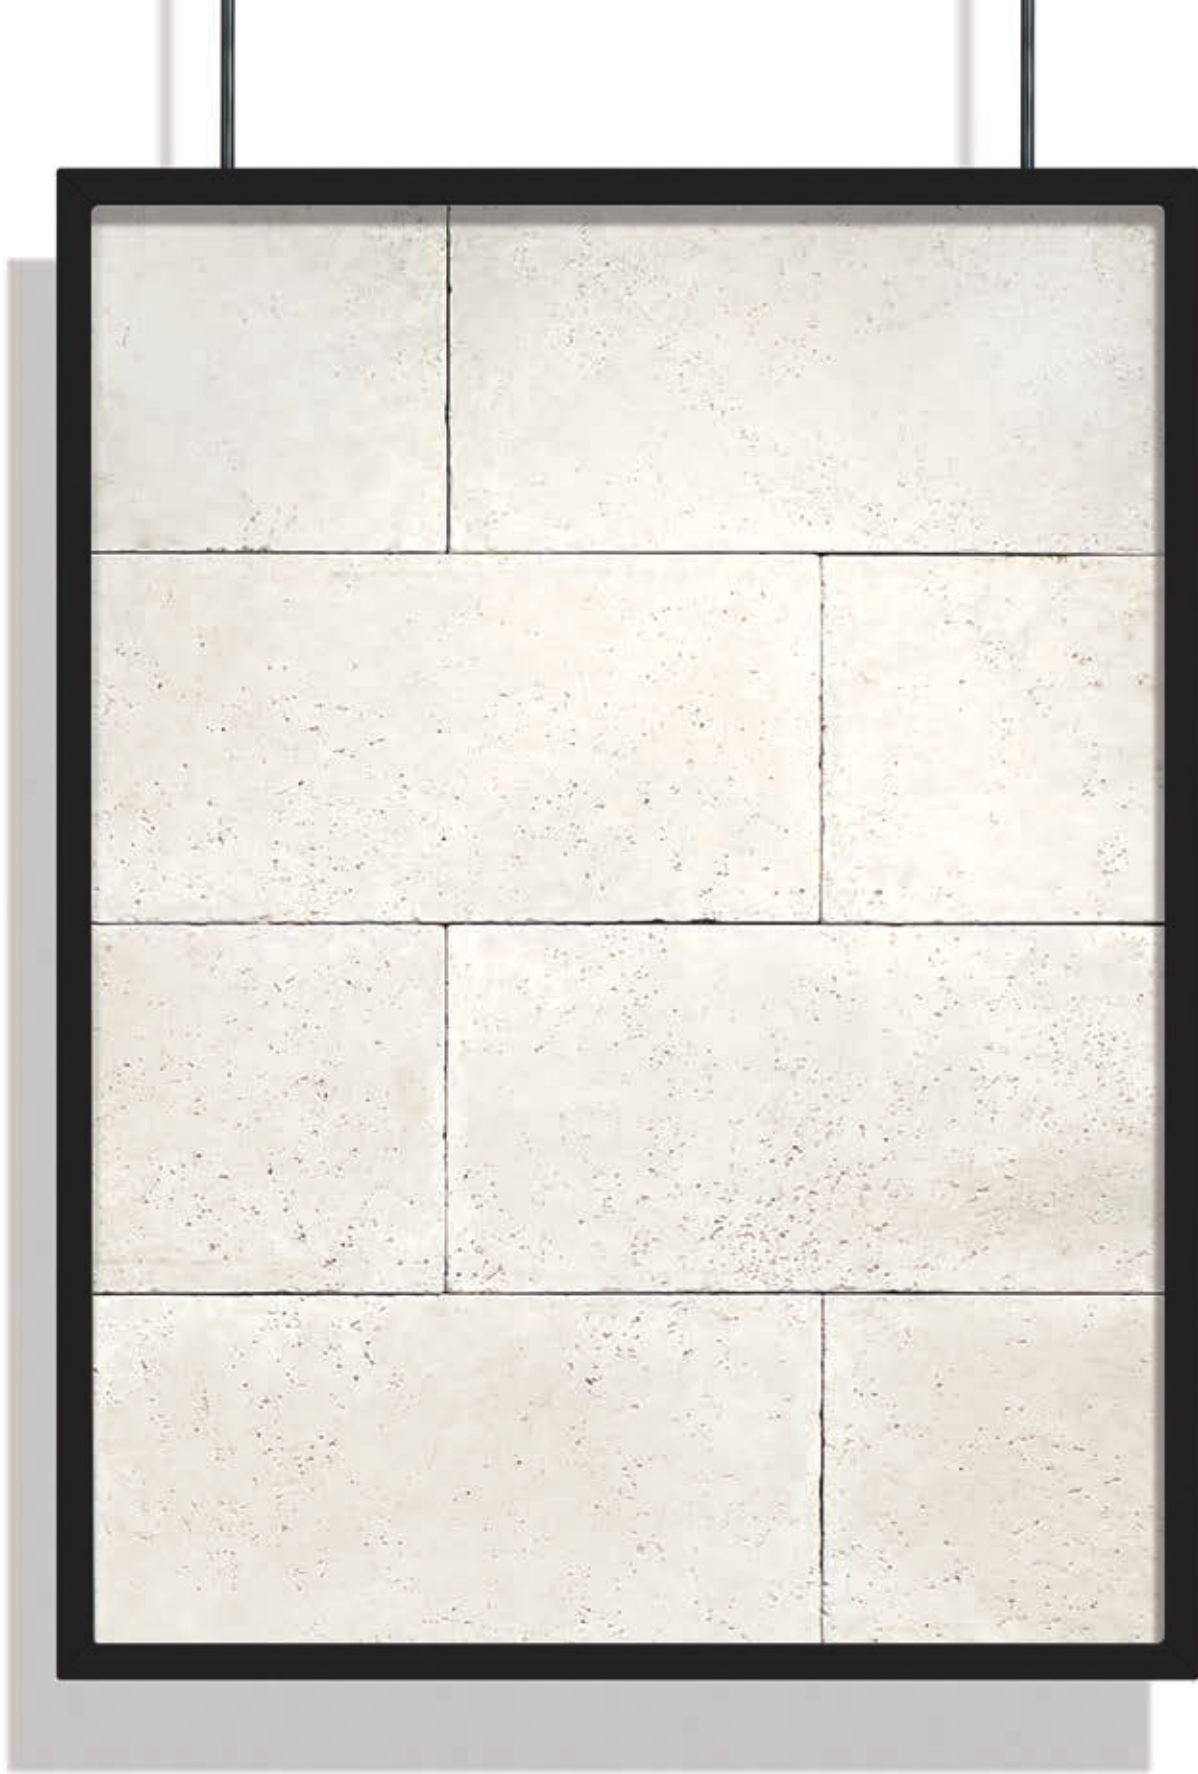

**FOGGY MEADOW** Longitude24

**SILENT GREY** Longitude24

**SNOWDRIFT** Longitude24

**WILD OAT** Longitude24

**Longitude24™**

Create a calming environment with Longitude24. Big silky surfaces feature a monochromatic palette with natural color variations. Combine with any of our 12 x 24 stones for a unique textural blend.  
STONE DIMENSIONS (APPROX.): 12" H x 24" L x 1" D