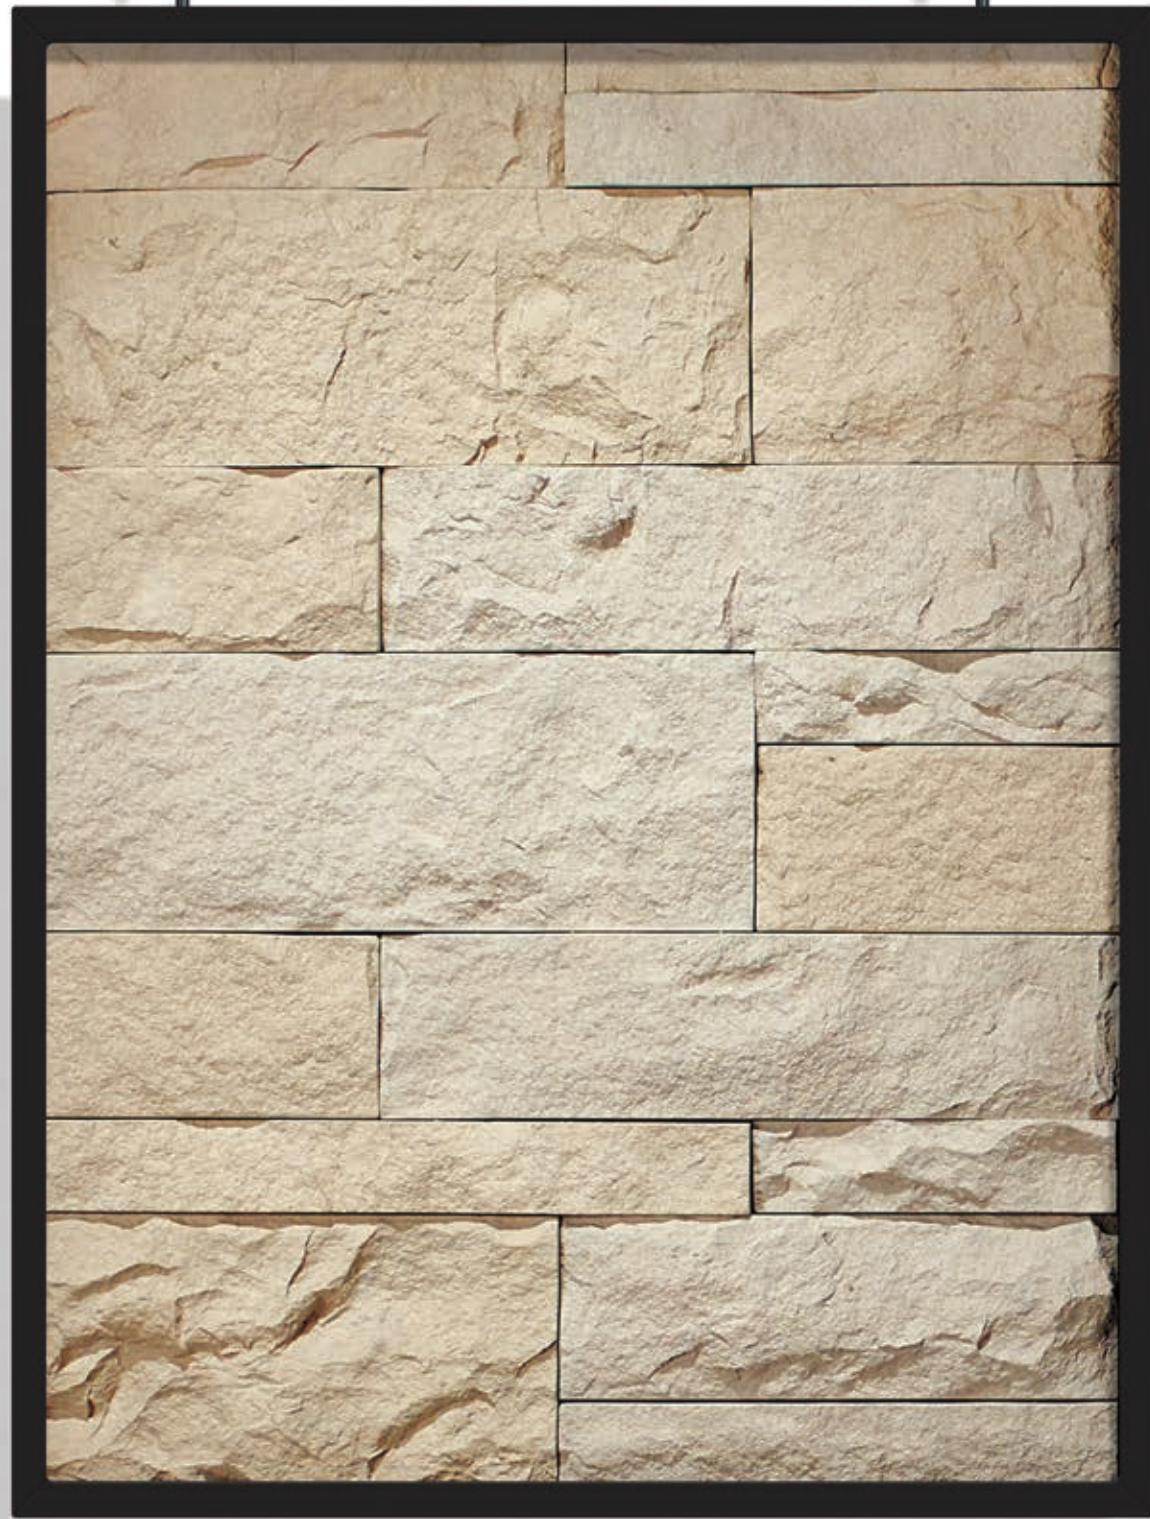

STONE DIMENSIONS (APPROX.): 4"-12" H x 4"-16" L x 1"-1.5" D

The modern lines and large scale of Cut Coarse Stone are a perfect design element for both the interior and exterior of a home.

Oyster Cut Coarse Stone (pg. 43) with a dry-stack grout technique.