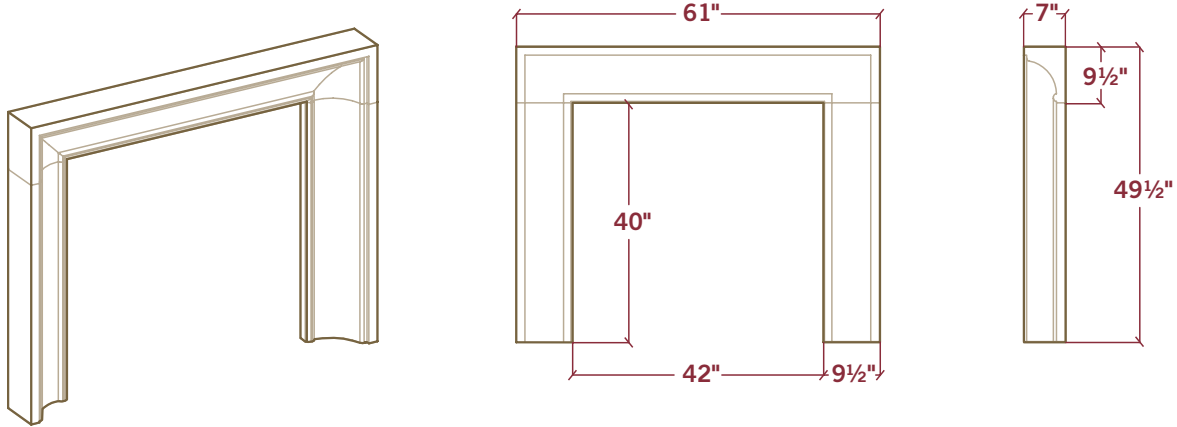

THE SOHO BOUTIQUE™

D I M E N S I O N S

Trim Panels: 1 @ 5" x 42" & 2 @ 5" x 35"

As the name implies, The Soho "Boutique" is smaller in scale, yet its clean lines imply a sense of luxury and timeless style. Paired with the linear form of Eldorado Stone's Birch LedgeCut33™ the combination creates a perfect match.