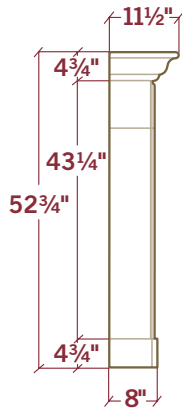

THE CARMELA™

D I M E N S I O N S