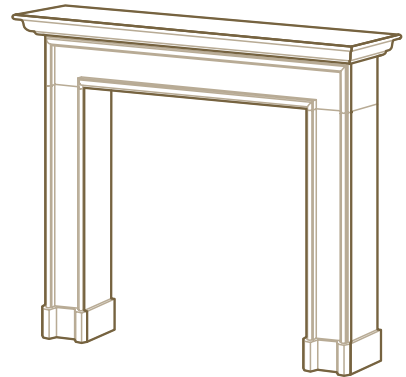

### Eldorado Fireplace Surrounds Ship Complete with the Following Contents:

- Stone Mantel & Legs
- Ledger Board & Screws  
for Easy Install
- 3 Trim Panels with  
"matching color/finish"
- Large Tube of  
Color-Matched Caulking
- 3 oz Bottle of Color Wash  
for Touch-Ups
- Large Tube of Adhesive
- Shims

*Each Surround Ships Pre-Sealed*

Trim Panels: 1 @ 5" x 45" & 2 @ 5" x 35"

The Carmela is layered with visual interest beginning with its plinth block foundation and linear legs framed with a unique bull nose detail. The 11.5" depth mantel provides ample space for decor.