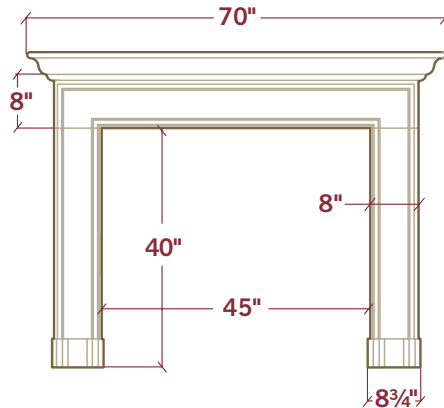

THE CARMELA™

D I M E N S I O N S