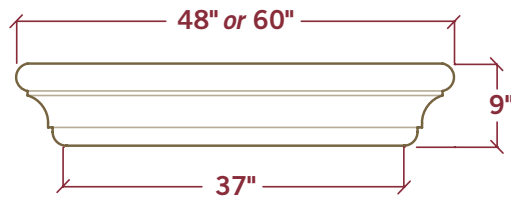

## D I M E N S I O N S

Rounded corners and long curves create a classic yet distinct mantel. Available in either 48" or 60" lengths and in all the Eldorado Fireplace Surround colors and finishes.

Please contact us at **800.925.1491** for any questions regarding an Eldorado Mantle Shelf. Our