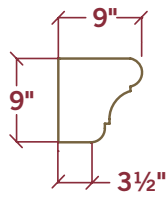

## D I M E N S I O N S

Rounded corners and long curves create a classic yet distinct mantel. Available in either 48" or 60" lengths and in all the Eldorado Fireplace Surround colors and finishes.

Please contact us at **800.925.1491** for any questions regarding an Eldorado Mantle Shelf. Our