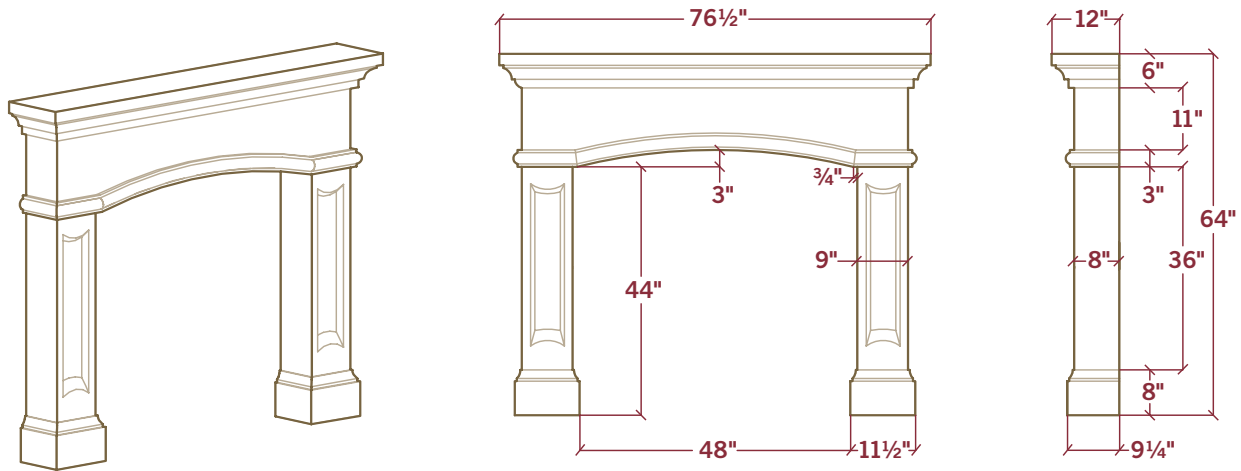

THE ANNALISA™

D I M E N S I O N S

Trim Panels: 1 Arched @ 8" x 50.5" & 2 @ 5" x 39"

Elegance and beauty adorn The Annalisa with its gently sloping arch and detailed carvings. Its scale is designed for larger rooms, perfectly suited for elegant and casual settings alike.