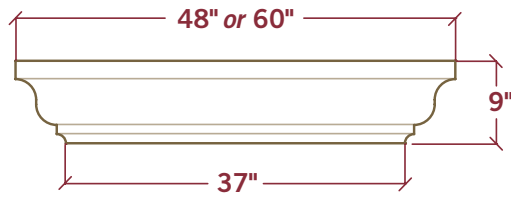

## D I M E N S I O N S

Sweeping curves make this shelf an elegant mantel to grace any home. Available in either 48" or 60" lengths and in all the Eldorado Fireplace Surround colors and finishes.

Please contact us at **800.925.1491** for any questions regarding an Eldorado Mantle Shelf. Our