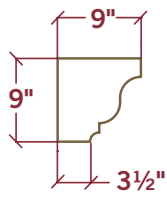

## D I M E N S I O N S

Sweeping curves make this shelf an elegant mantel to grace any home. Available in either 48" or 60" lengths and in all the Eldorado Fireplace Surround colors and finishes.

Please contact us at **800.925.1491** for any questions regarding an Eldorado Mantle Shelf. Our