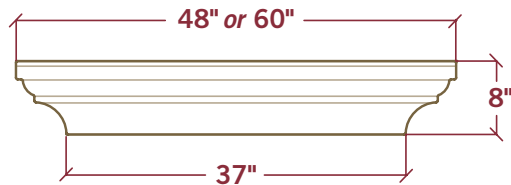

THE MARTINO™

D I M E N S I O N S

Strong lines and crisp curves make this versatile mantle shelf especially stunning in a modern home. Available in either 48" or 60" lengths and in all the Eldorado Fireplace Surround colors and finishes.