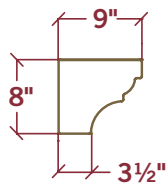

THE MARTINO™

D I M E N S I O N S

Strong lines and crisp curves make this versatile mantle shelf especially stunning in a modern home. Available in either 48" or 60" lengths and in all the Eldorado Fireplace Surround colors and finishes.