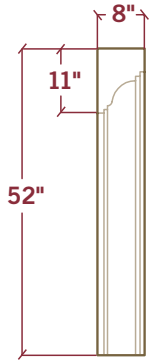

THE GIADA™

D I M E N S I O N S

Eldorado Fireplace Surrounds Ship Complete with the Following Contents:

- Stone Mantel & Legs
- Ledger Board & Screws
for Easy Install
- 3 Trim Panels with
"matching color/finish"
- Large Tube of
Color-Matched Caulking
- 3 oz Bottle of Color Wash
for Touch-Ups
- Large Tube of Adhesive
Shims

Each Surround Ships Pre-Sealed

Trim Panels: 1 @ 5" x 45" & 2 @ 5" x 36"

The pleasing blend of clean lines and finite details invite this surround into both contemporary and transitional settings. The 8" monolithic depth gives way to deeply carved and symmetrical properties.