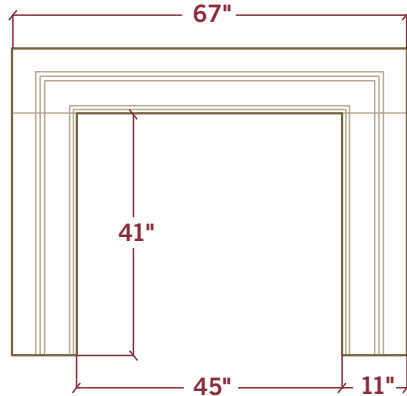

THE GIADA™

D I M E N S I O N S