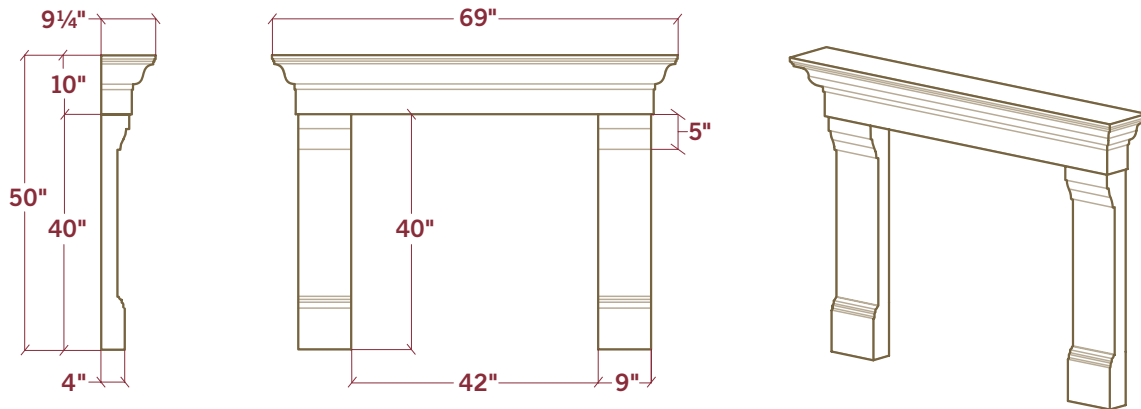

THE FLORENTINA™

D I M E N S I O N S

Eldorado Fireplace Surrounds Ship Complete with the Following Contents:

- Stone Mantel & Legs
- Ledger Board & Screws
  for Easy Install
- 3 Trim Panels with
  "matching color/finish"
- Large Tube of
  Color-Matched Caulking
- 3 oz Bottle of Color Wash
  for Touch-Ups
- Large Tube of Adhesive
  Shims

Each Surround Ships Pre-Sealed

Trim Panels: 1 @ 5" x 42" & 2 @ 5" x 35"