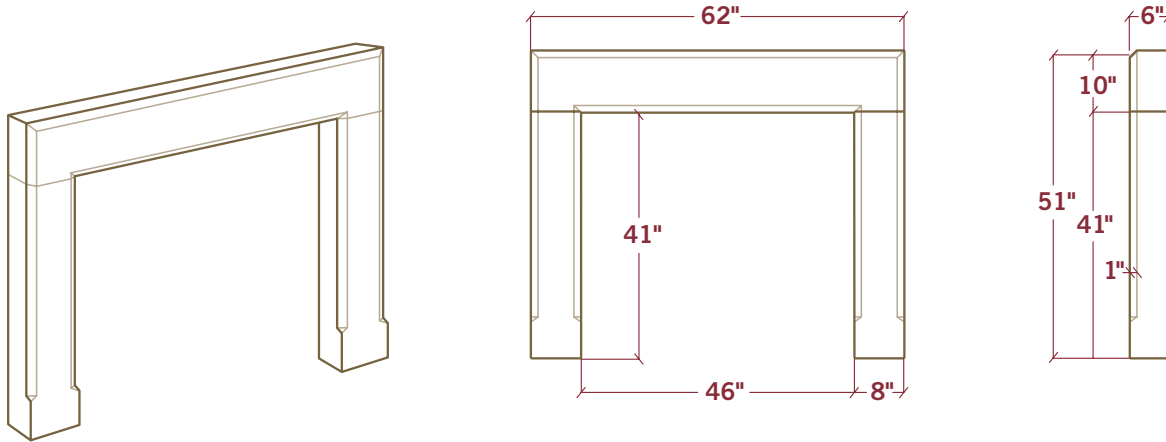

THE DYLAN™

D I M E N S I O N S

Trim Panels: 1 @ 5" x 46" & 2 @ 5" x 36"

The modern refinement of The Dylan is evident with its extremely clean lines. The surrounding beveled edges create a distinctive architectural detail.